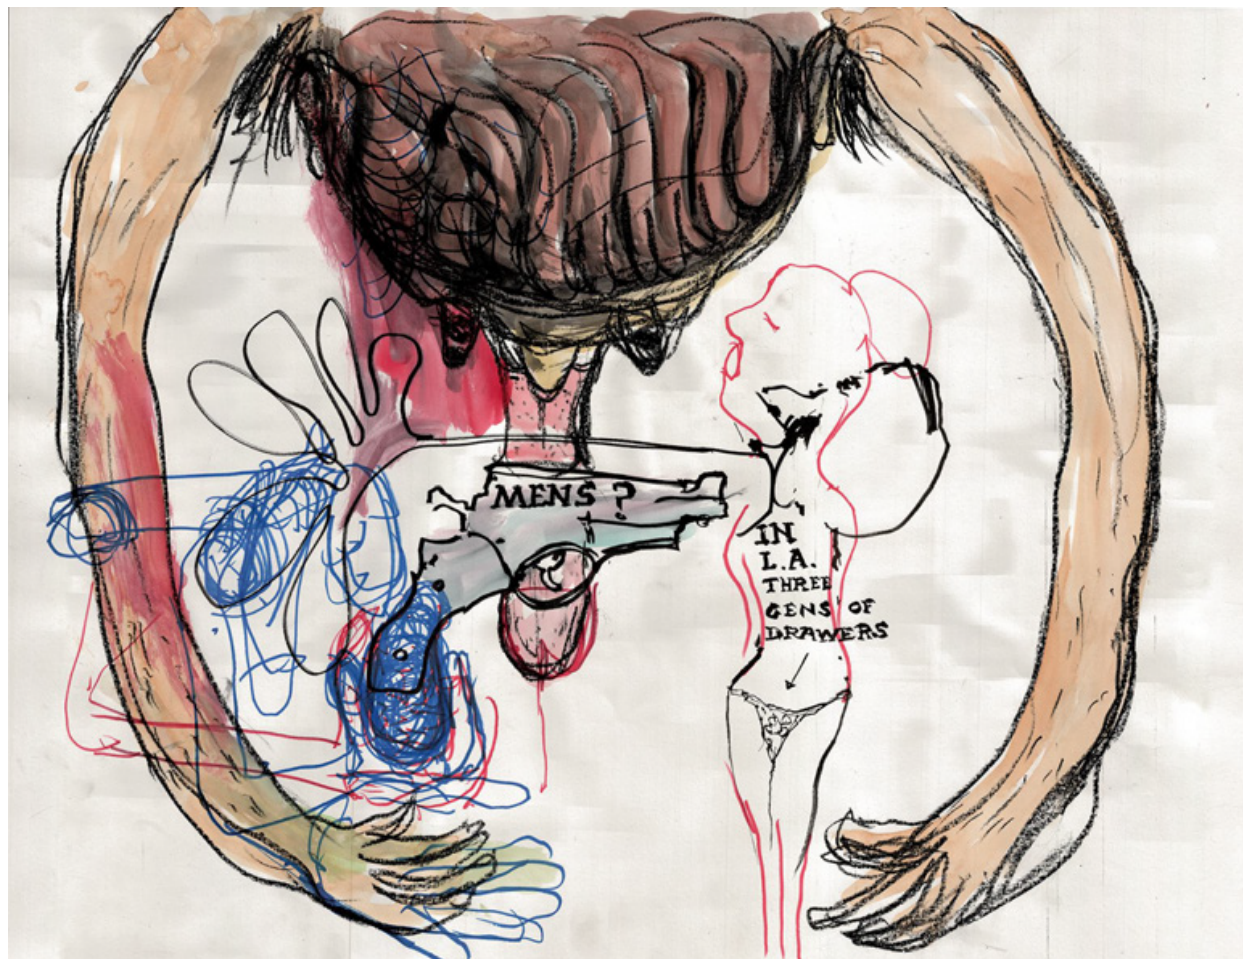

Hiro, McCarthy, Weissman Naotaka, Paul, Benjamin

Untitled

2014

Pastel, watercolor, marker on paper

20 x 26 inches

50.8 x 66 cm

(Inv# HMW11378)