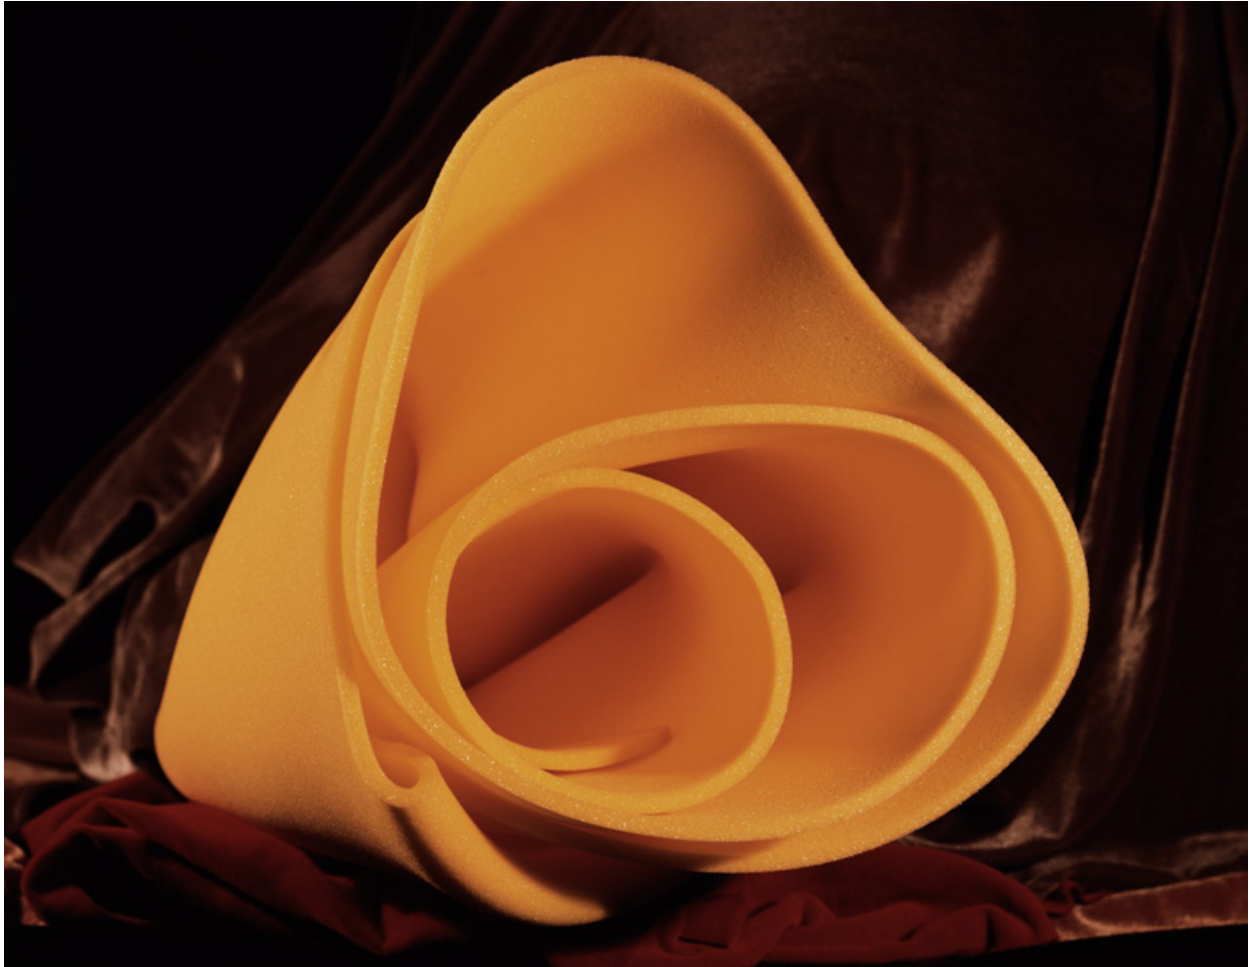

Pastel, pigment, and graphite on paper

80 x 62 1/2 inches

203 x 159 cm

(Inv# EB13318)

Sarah Conaway
CLOUDBUSTING
2018
Pigment print
31 3/4 x 25 1/2 inches
81 x 65 cm
Edition 1 of 3, with 1 AP
(Inv# SC13517.1)